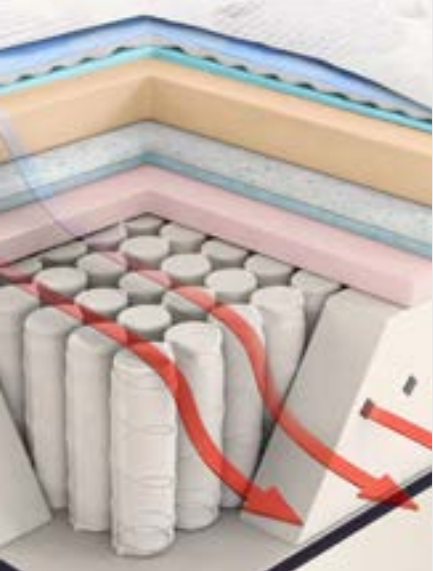

## PROVIDENCE™ RECHARGE® PILLOW TOP

**Nano-Tex®** stain-resistance treatment embedded right into the fabric

**EverNU®** sustainable replaceable mattress top

**AirCool® Technology** to provide added comfort for each guest

### SUSTAINABLE UPGRADES INCLUDE

Coil Unit ..... Beautyrest® Pocketed Coil® Springs  
 Coil Count (Queen)..... 1000 Density  
 Cover..... Designer Knit with Nano-Tex®

Edge Support..... AirCool® BeautyEdge® Foam Encasement

Border Fill..... FR Fiber